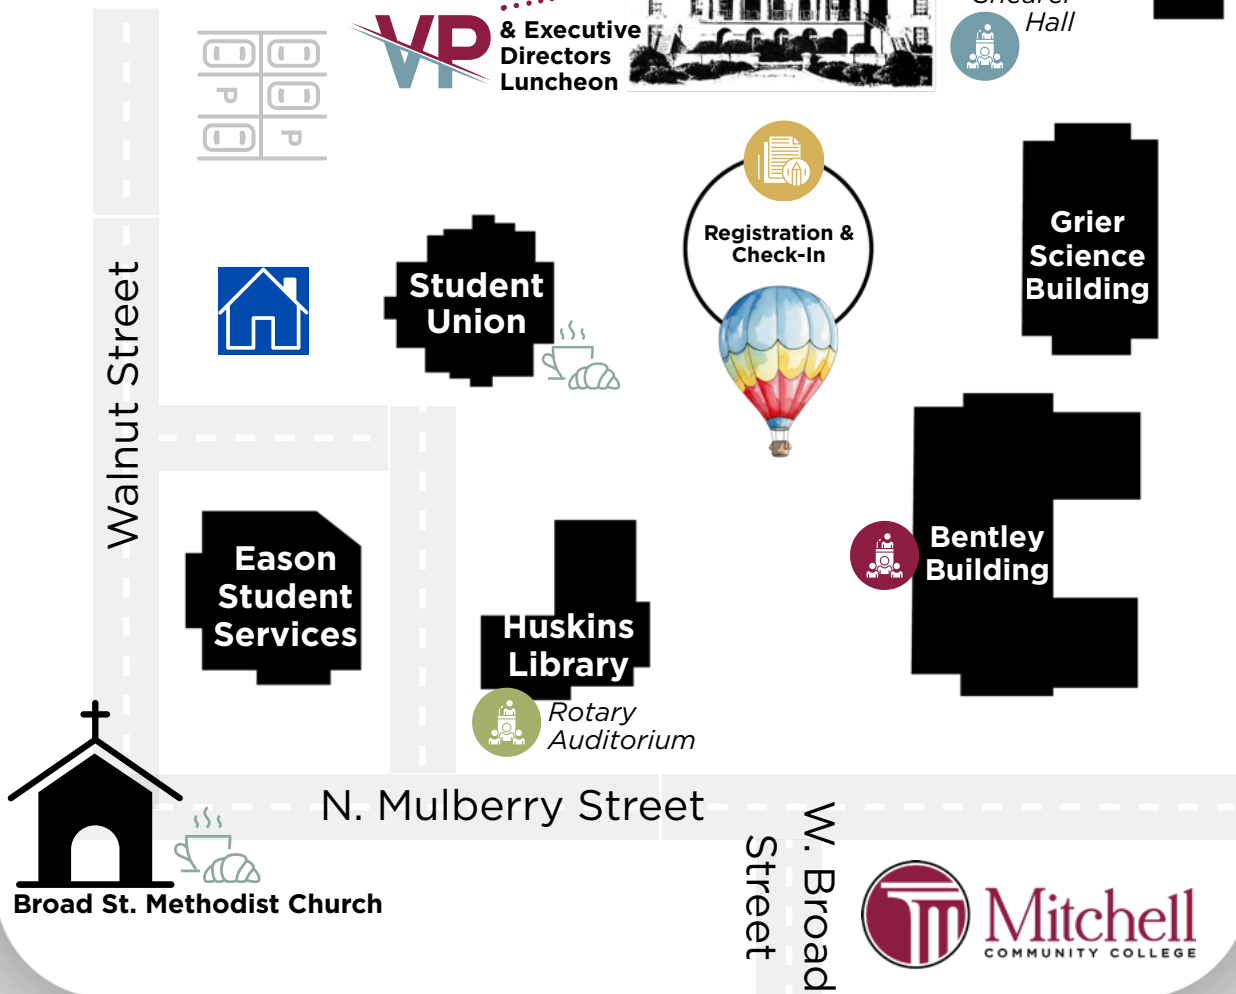

NC CORD | Oct. 15 - 17
 Mitchell Community College
 Statesville Campus Map

Registration & Check-In

Other Conference Events/Locations

& Executive Directors Luncheon

Conference Sessions/Locations

Misc. Subjects
 Shearer Hall

Welcome Reception
 Wallace House

Grants
 Bentley - Room 104

Breakfast Event Location
 See schedule.

Fundraising
 Rotary Auditorium,
 Huskins Library

Hot Air Balloon Launch
 See schedule.

Dinner Event
 Not shown on map. See schedule.